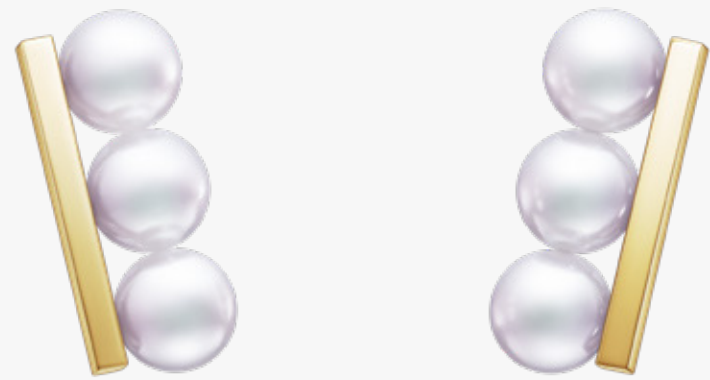

balance neo

balance neo
Yellow Gold / Akoya Pearl
Pendant P 16850

balance neo
SAKURAGOLD™ / Akoya Pearl
Pendant P 16850

balance neo
White Gold / Akoya Pearl
Pendant P 16850

balance neo
Yellow Gold / Akoya Pearl
Earrings E 4315