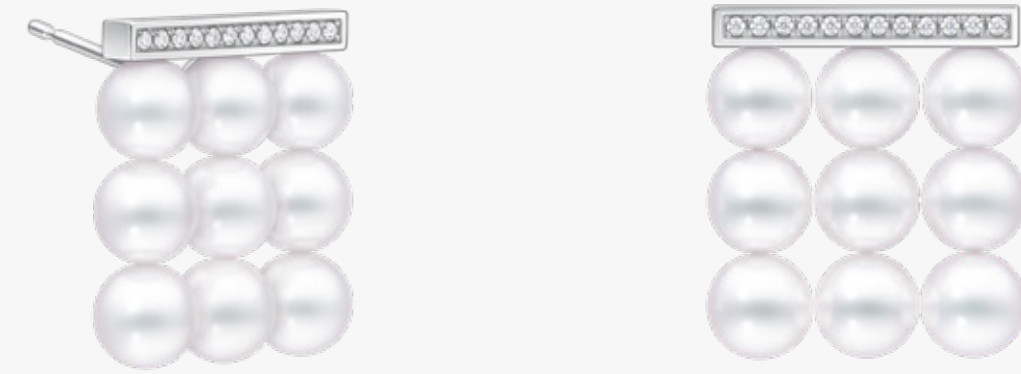

balance build diamonds pave
White Gold / Akoya Pearl / Diamond
Earrings E 4439