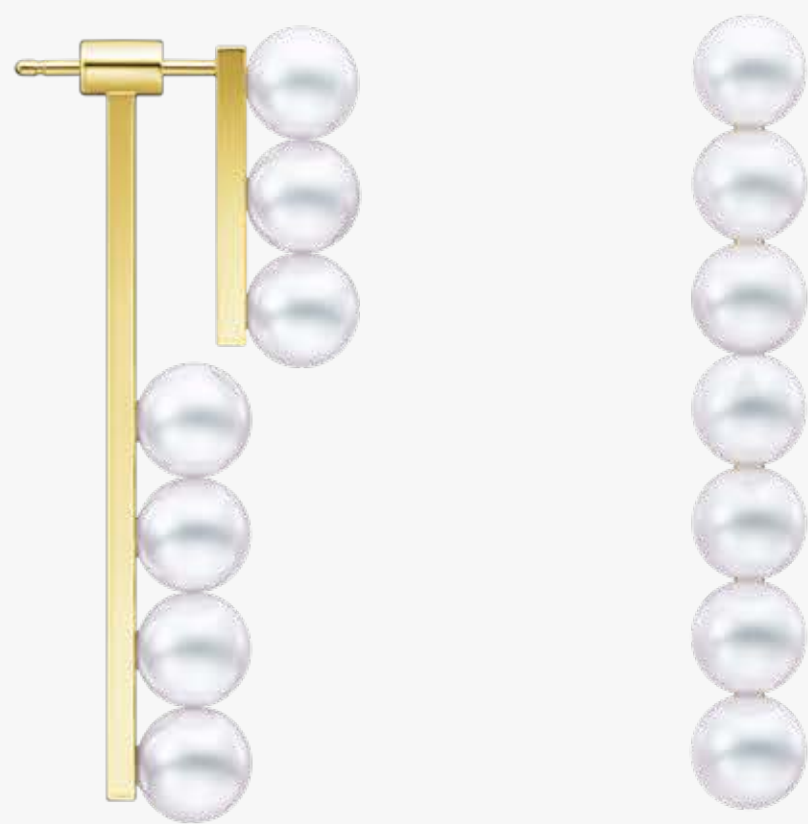

balance ikonic / balance ikonic diamonds pave

balance ikonic
Yellow Gold / Akoya Pearl
Pendant P 16852

balance ikonic
Yellow Gold / Akoya Pearl
Earrings E 4142

balance ikonic
Yellow Gold / Akoya Pearl
Brooch B 4418

balance ikonic diamonds pave
White Gold / Akoya Pearl / Diamond
Brooch B 4435

balance step / balance step diamonds pave

balance step
Yellow Gold / Akoya Pearl
Necklace P 17033

balance step
Yellow Gold / Akoya Pearl
Necklace P 17051

balance step
Yellow Gold / Akoya Pearl
Earrings E 4282

balance step
Yellow Gold / Akoya Pearl
Brooch B 4436

balance step diamonds pave
White Gold / Akoya Pearl / Diamond
Necklace P 17032

balance loop

balance loop
Yellow Gold / Akoya Pearl
Ring R 4815