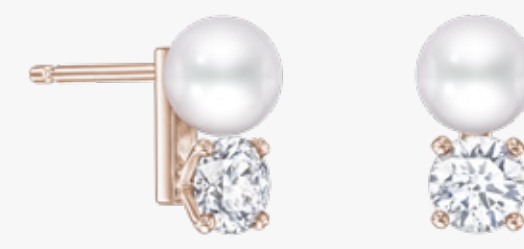

balance note バランス ノート
Yellow Gold / Akoya Pearl
Earrings E 3980

balance note diamonds pave
White Gold / Akoya Pearl / Diamond
Earrings E 3979

balance note diamonds solo pave
White Gold / Akoya Pearl / Diamond
Earrings E 4000

balance note diamonds solo pave
White Gold / Akoya Pearl / Diamond
Ring RPI 4660

balance cross

balance cross
Yellow Gold / Akoya Pearl / Diamond
Necklace P 16944

balance cross
Yellow Gold / Akoya Pearl / Diamond
Earrings E 4227

balance cross
Yellow Gold / Akoya Pearl / Diamond
Ring RPI 4789

balance duo pearl & diamond

balance duo pearl & diamond
Platinum / Akoya Pearl / Diamond
Earrings E 4218

balance duo pearl & diamond
SAKURAGOLD™ / Akoya Pearl / Diamond
Earrings E 4218