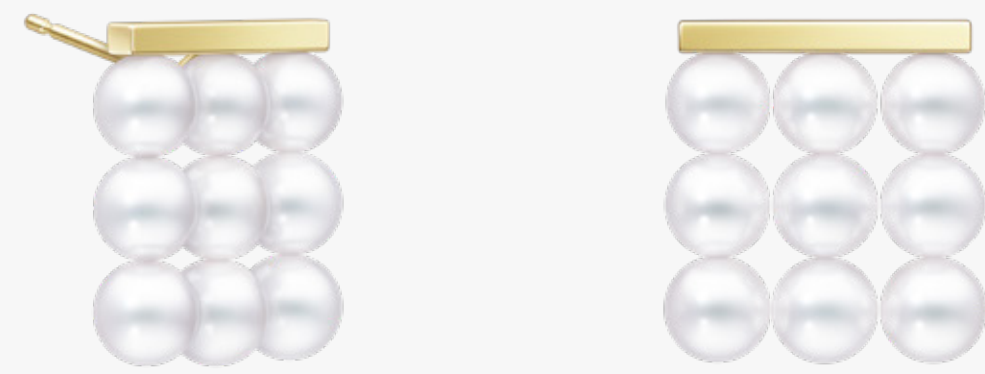

balance build
Yellow Gold / Akoya Pearl
Earrings E 4440